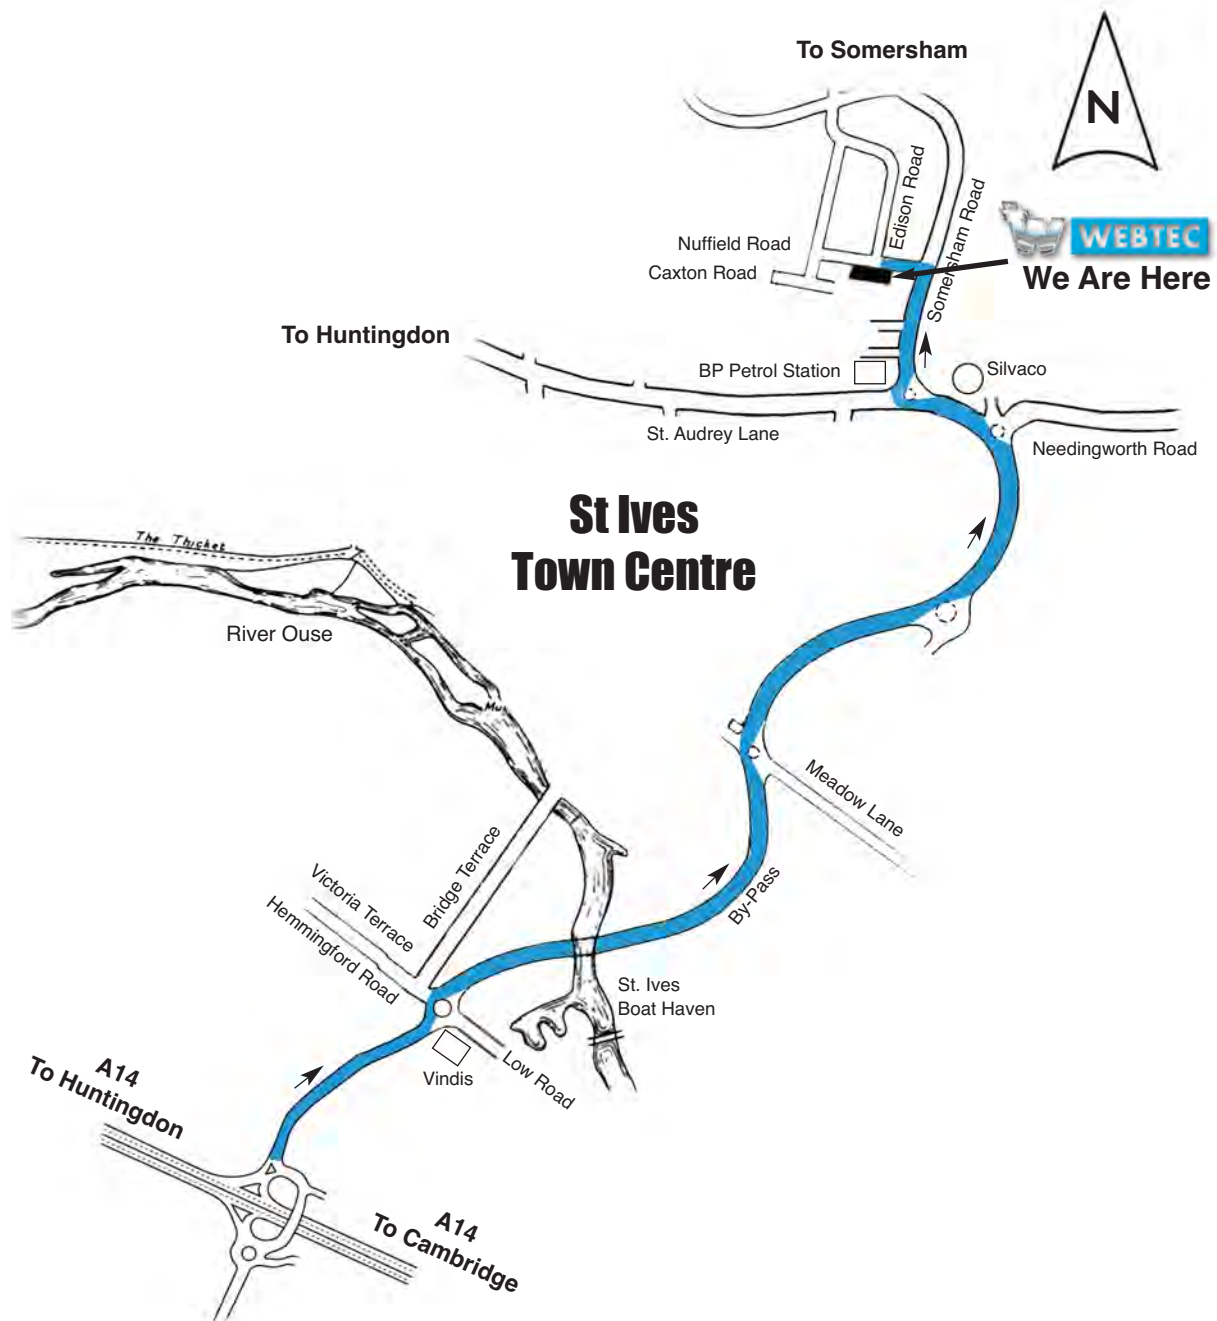

The way to Webtec ...

Nuffield Road, St. Ives, Cambridgeshire, PE27 3LZ, UK
Tel: +44(0)1480 397444 Fax: +44(0)1480 466555

E-mail: sales@webtec.co.uk
See us at: www.webtec.co.uk

- Leave the A14 at the St. Ives turn off. Follow the A1096 towards St. Ives.
- At the fourth roundabout turn left.
- At the next roundabout approximately 50 metres away, turn right into the Somersham Road.
- The third turning to the left is Nuffield Road and our premises are on the left opposite Edison Road.