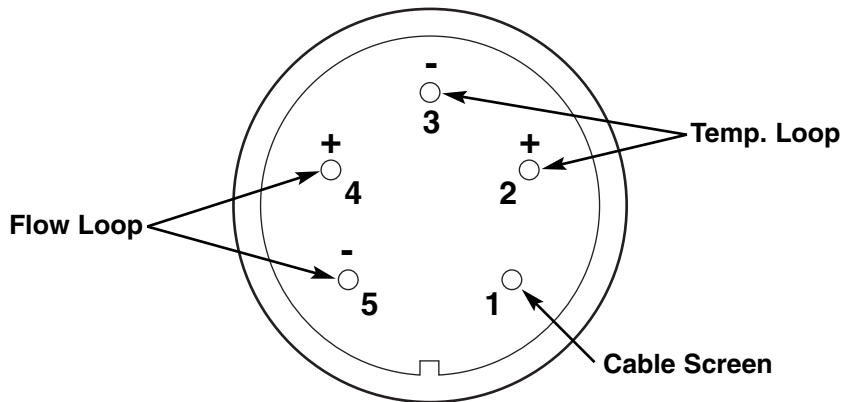

# Pin Connections for Dual mA Transducer

WEBTEC PRODUCTS LIMITED

Nuffield Road, St. Ives, Cambridgeshire, PE27 3LZ, UK

Tel: +44(0)1480 397444 Fax: +44(0)1480 466555

E-mail: [sales@webtec.co.uk](mailto:sales@webtec.co.uk)