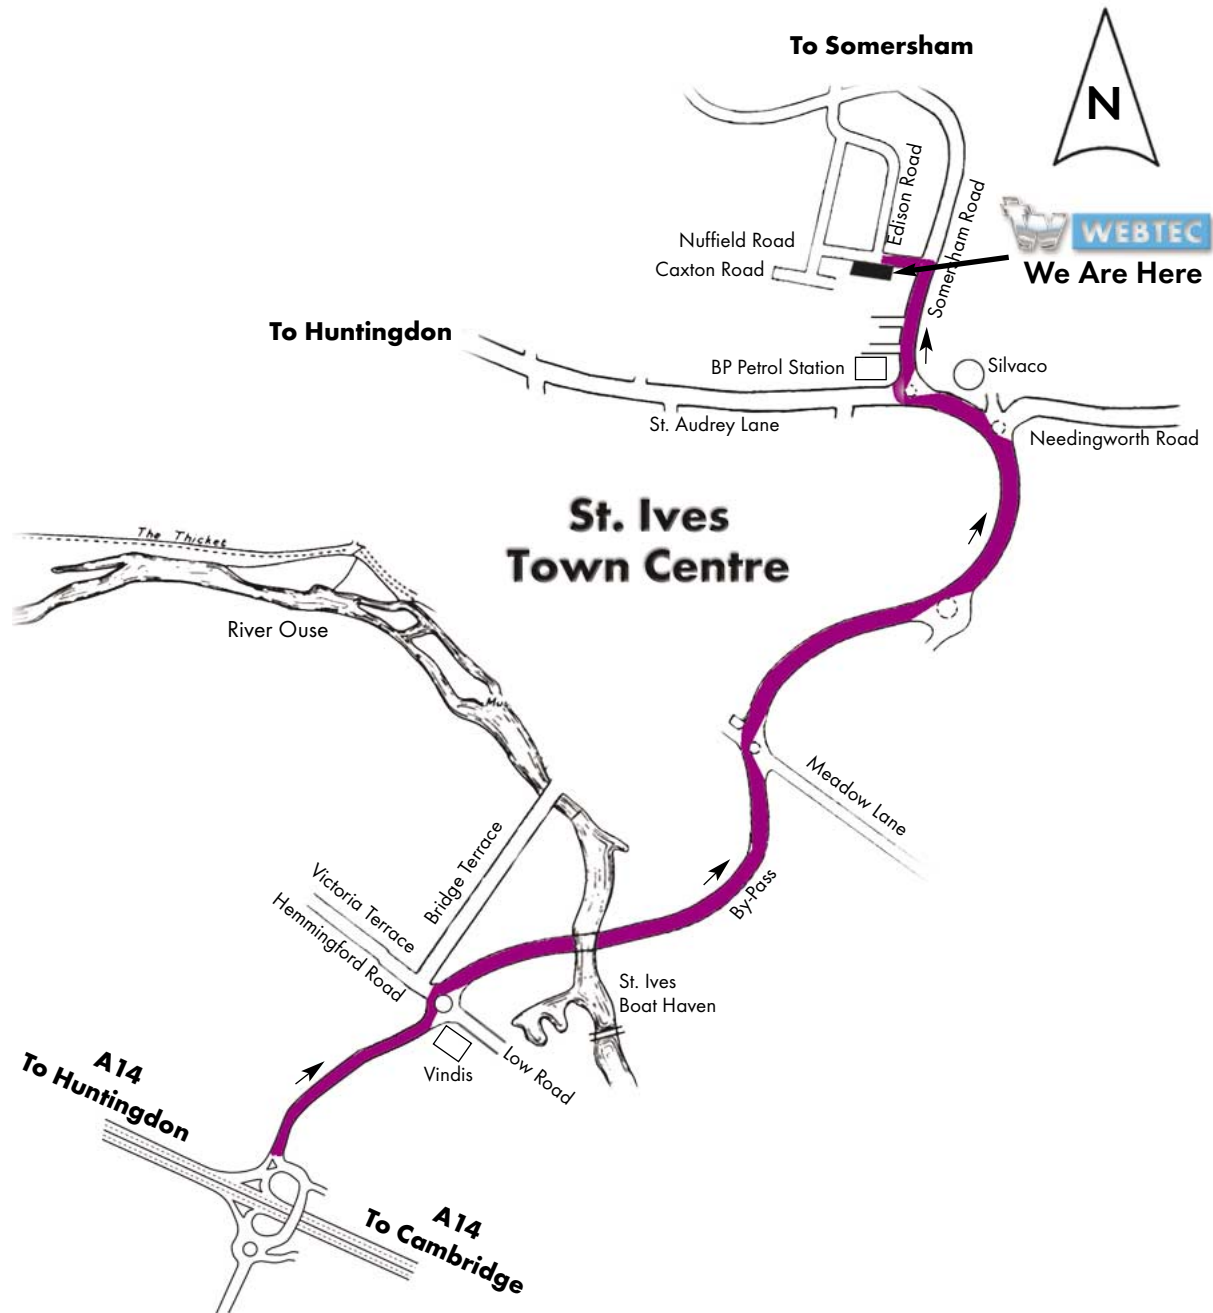

The way to Webtec . . .

WEBTEC PRODUCTS LIMITED

Nuffield Road, St. Ives, Cambridgeshire, PE27 3LZ, UK

Tel: +44(0)1480 397444 Fax: +44(0)1480 466555

E-mail: sales@webtec.co.uk

See us at: www.webtec.co.uk

- Leave the A14 at the St. Ives turn off. Follow the A1096 towards St. Ives.
- At the fourth roundabout turn left.
- At the next roundabout approximately 50 metres away, turn right into the Somersham Road.
- The third turning to the left is Nuffield Road and our premises are on the left opposite Edison Road.